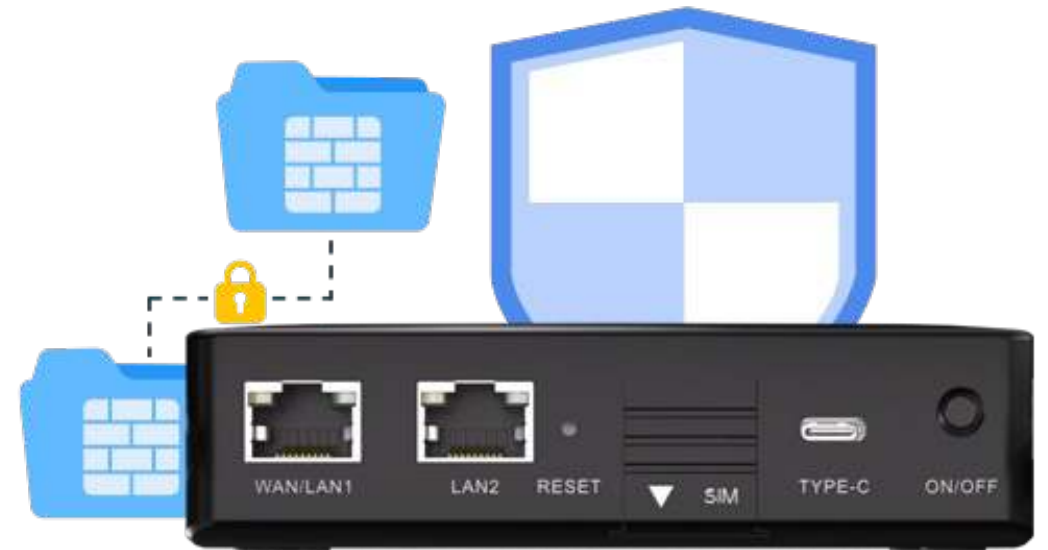

Security Protection

It is crucial to provide security protection in a complex network environment. CR202 protects sensitive data and critical business networks from attacks and threats via multi-level security policies, provides secure data transmission service while rapidly expanding your business!

- Supports SPI , anti DOS, filter broadcast
- Supports access control, content filter, port mapping, DMZ
- Virtual IP mapping, MAC-IP binding