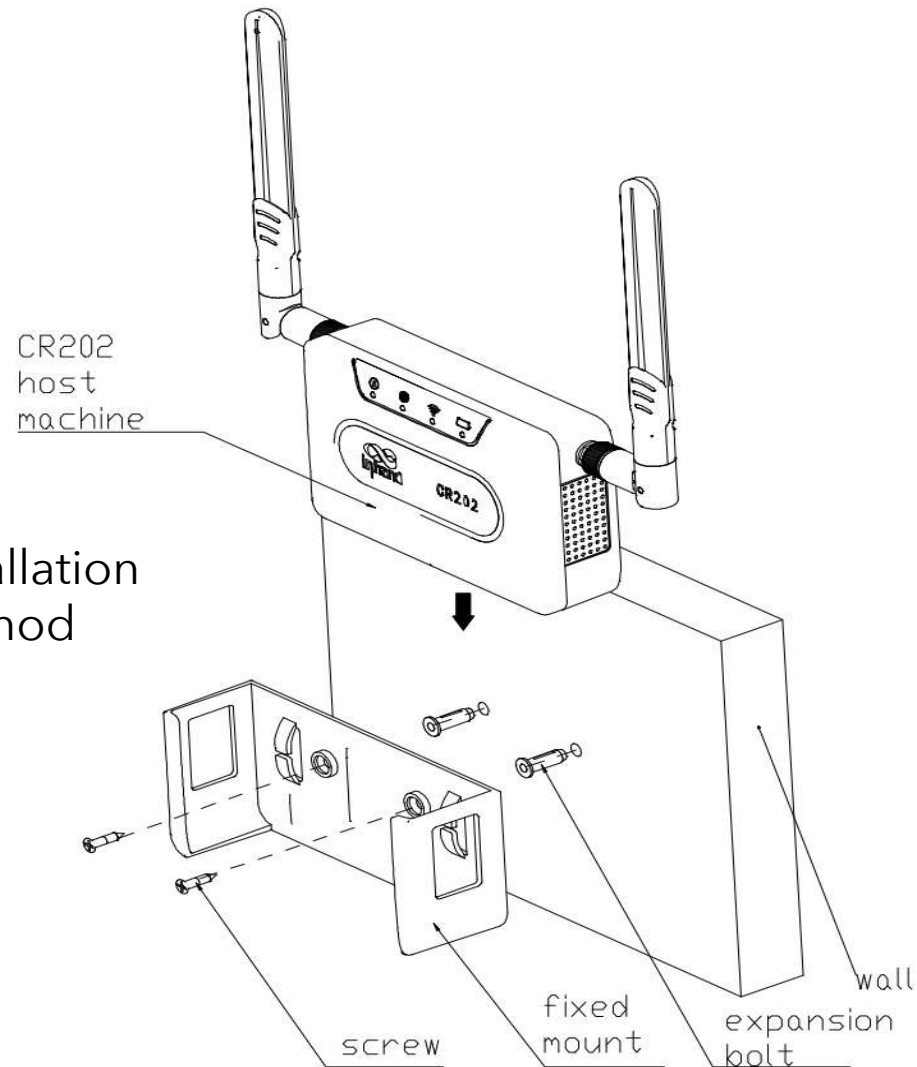

Installation

CellularRouter202

Installation
method

Installed